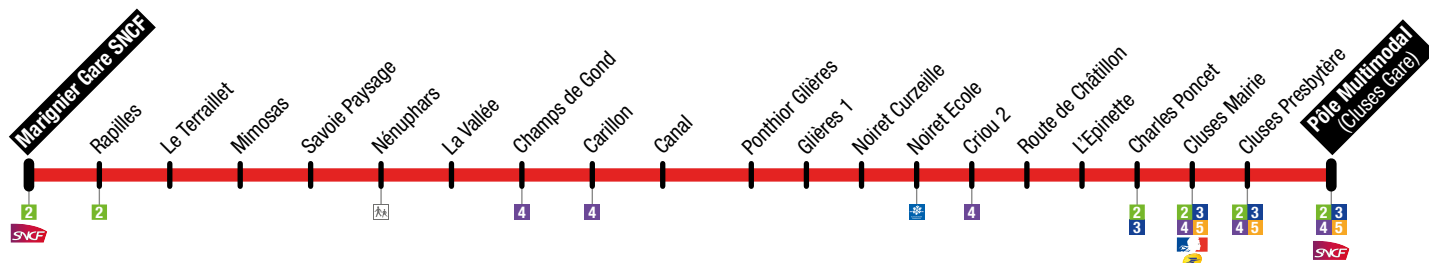

1

Marignier Gare SNCF

→ Pôle Multimodal (Cluses Gare)

Circule le samedi en période scolaire

Circule du lundi au samedi
pendant les vacances scolaires

Marignier Gare SNCF	07:10	08:20	09:25	10:33	11:41	12:20	13:16	15:43	16:45	17:45	18:43
Rapilles	07:12	08:22	09:27	10:35	11:43	12:22	13:18	15:45	16:47	17:47	18:45
Le Terraillet	07:13	08:23	09:28	10:36	11:44	12:23	13:19	15:46	16:48	17:48	18:46
Mimosas	07:15	08:25	09:30	10:38	11:46	12:25	13:21	15:48	16:50	17:50	18:48
Savoie Paysage	07:17	08:27	09:32	10:40	11:48	12:27	13:23	15:50	16:52	17:52	18:50
Nénuphars	07:18	08:28	09:33	10:41	11:49	12:28	13:24	15:51	16:53	17:53	18:51
La Vallée	07:20	08:30	09:35	10:43	11:51	12:30	13:26	15:53	16:55	17:55	18:53
Champs de Gond	07:21	08:31	09:36	10:44	11:52	12:31	13:27	15:54	16:56	17:56	18:54
Carillon	07:22	08:32	09:37	10:45	11:53	12:32	13:28	15:55	16:57	17:57	18:55
Canal	07:24	08:34	09:39	10:47	11:55	12:34	13:30	15:57	16:59	17:59	18:57
Ponthior Glières	07:25	08:35	09:40	10:48	11:56	12:35	13:31	15:58	17:00	18:00	18:58
Glières 1	07:26	08:36	09:41	10:49	11:57	12:36	13:32	15:59	17:01	18:01	18:59
Noiret Curzeille	07:27	08:37	09:42	10:50	11:58	12:37	13:33	16:00	17:02	18:02	19:00
Noiret Ecole	07:28	08:38	09:43	10:51	11:59	12:38	13:34	16:01	17:03	18:03	19:01
Criou 2	07:29	08:39	09:44	10:52	12:00	12:39	13:35	16:02	17:04	18:04	19:02
Route de Châtillon	07:30	08:40	09:45	10:53	12:01	12:40	13:36	16:03	17:05	18:05	19:03
L'Épinette	07:31	08:41	09:46	10:54	12:02	12:41	13:37	16:04	17:06	18:06	19:04
Charles Poncet	07:32	08:42	09:47	10:55	12:03	12:42	13:38	16:05	17:07	18:07	19:05
Cluses Mairie	07:33	08:43	09:48	10:56	12:04	12:43	13:39	16:06	17:08	18:08	19:06
Cluses Presbytère	07:34	08:44	09:49	10:57	12:05	12:44	13:40	16:07	17:09	18:09	19:07
Cluses Pôle Multimodal	07:35	08:45	09:50	10:58	12:06	12:45	13:41	16:08	17:10	18:10	19:08