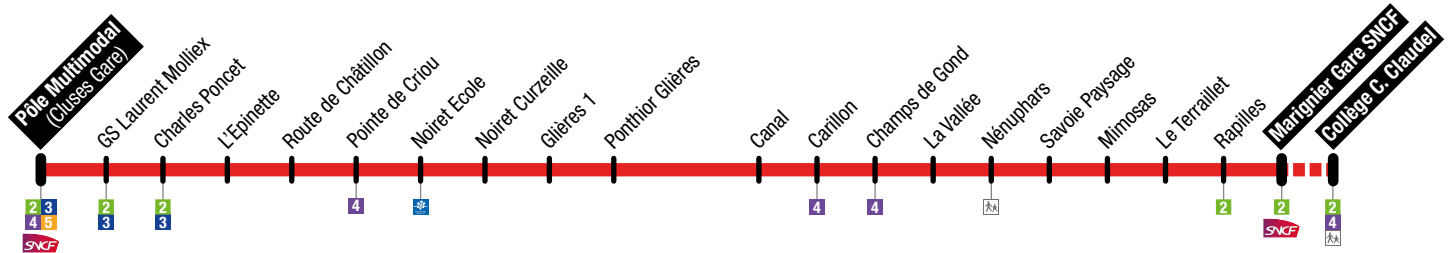

1

Pôle Multimodal (Cluses Gare)

→ Marignier Gare SNCF

→ Marignier Collège C. Claudel

Circule du lundi au vendredi
en période scolaire

| Cluses Pôle Multimodal | 06:20 | 06:42 | 07:15 | 07:50 | 08:20 | 08:55 | 10:00 | 11:00 | 11:40 | 12:15 | 12:47 |
|------------------------|-------|-------|-------|-------|-------|-------|-------|-------|-------|-------|-------|
| GS Laurent Mollieux | 06:21 | 06:43 | 07:16 | 07:51 | 08:21 | 08:56 | 10:01 | 11:01 | 11:41 | 12:16 | 12:48 |
| Charles Poncet | 06:22 | 06:44 | 07:17 | 07:52 | 08:22 | 08:57 | 10:02 | 11:02 | 11:42 | 12:17 | 12:49 |
| L'Épinette | 06:23 | 06:45 | 07:18 | 07:53 | 08:23 | 08:58 | 10:03 | 11:03 | 11:43 | 12:18 | 12:50 |
| Route de Châtillon | 06:24 | 06:46 | 07:19 | 07:54 | 08:24 | 08:59 | 10:04 | 11:04 | 11:44 | 12:19 | 12:51 |
| Pointe de Criou | 06:25 | 06:47 | 07:20 | 07:55 | 08:25 | 09:00 | 10:05 | 11:05 | 11:45 | 12:20 | 12:52 |
| Noiret Ecole | 06:26 | 06:48 | 07:21 | 07:56 | 08:26 | 09:02 | 10:06 | 11:06 | 11:46 | 12:21 | 12:53 |
| Noiret Curzeille | 06:27 | 06:49 | 07:22 | 07:57 | 08:27 | 09:03 | 10:07 | 11:07 | 11:47 | 12:22 | 12:54 |
| Glières 1 | 06:28 | 06:50 | 07:23 | 07:58 | 08:28 | 09:05 | 10:08 | 11:08 | 11:48 | 12:23 | 12:55 |
| Ponthior Glières | 06:30 | 06:52 | 07:25 | 08:00 | 08:30 | 09:07 | 10:10 | 11:10 | 11:50 | 12:25 | 12:57 |
| Canal | 06:31 | 06:53 | 07:26 | 08:01 | 08:31 | 09:08 | 10:11 | 11:11 | 11:51 | 12:26 | 12:58 |
| Carillon | 06:32 | 06:54 | 07:27 | 08:02 | 08:32 | 09:09 | 10:12 | 11:12 | 11:52 | 12:27 | 12:59 |
| Champs de Gond | 06:33 | 06:55 | 07:28 | 08:03 | 08:33 | 09:10 | 10:13 | 11:13 | 11:53 | 12:28 | 13:00 |
| La Vallée | 06:34 | 06:56 | 07:29 | 08:04 | 08:34 | 09:11 | 10:14 | 11:14 | 11:54 | 12:29 | 13:01 |
| Nénuphars | 06:36 | 06:58 | 07:31 | 08:06 | 08:36 | 09:12 | 10:16 | 11:16 | 11:56 | 12:31 | 13:03 |
| Savoie Paysage | 06:37 | 06:59 | 07:32 | 08:07 | 08:37 | 09:13 | 10:17 | 11:17 | 11:57 | 12:32 | 13:04 |
| Mimosas | 06:39 | 07:01 | 07:34 | 08:09 | 08:39 | 09:15 | 10:19 | 11:19 | 11:59 | 12:34 | 13:06 |
| Le Terraillet | 06:40 | 07:02 | 07:35 | 08:10 | 08:40 | 09:17 | 10:20 | 11:20 | 12:00 | 12:35 | 13:07 |
| Rapilles | 06:42 | 07:04 | 07:37 | 08:12 | 08:42 | 09:18 | 10:22 | 11:22 | 12:02 | 12:37 | 13:09 |
| Marignier Gare SNCF | 06:45 | 07:07 | 07:40 | 08:15 | 08:45 | 09:20 | 10:25 | 11:25 | 12:05 | 12:40 | 13:12 |
| Collège C. Claudel | | | 07:43 | | 08:48 | | | | 12:08 | | |